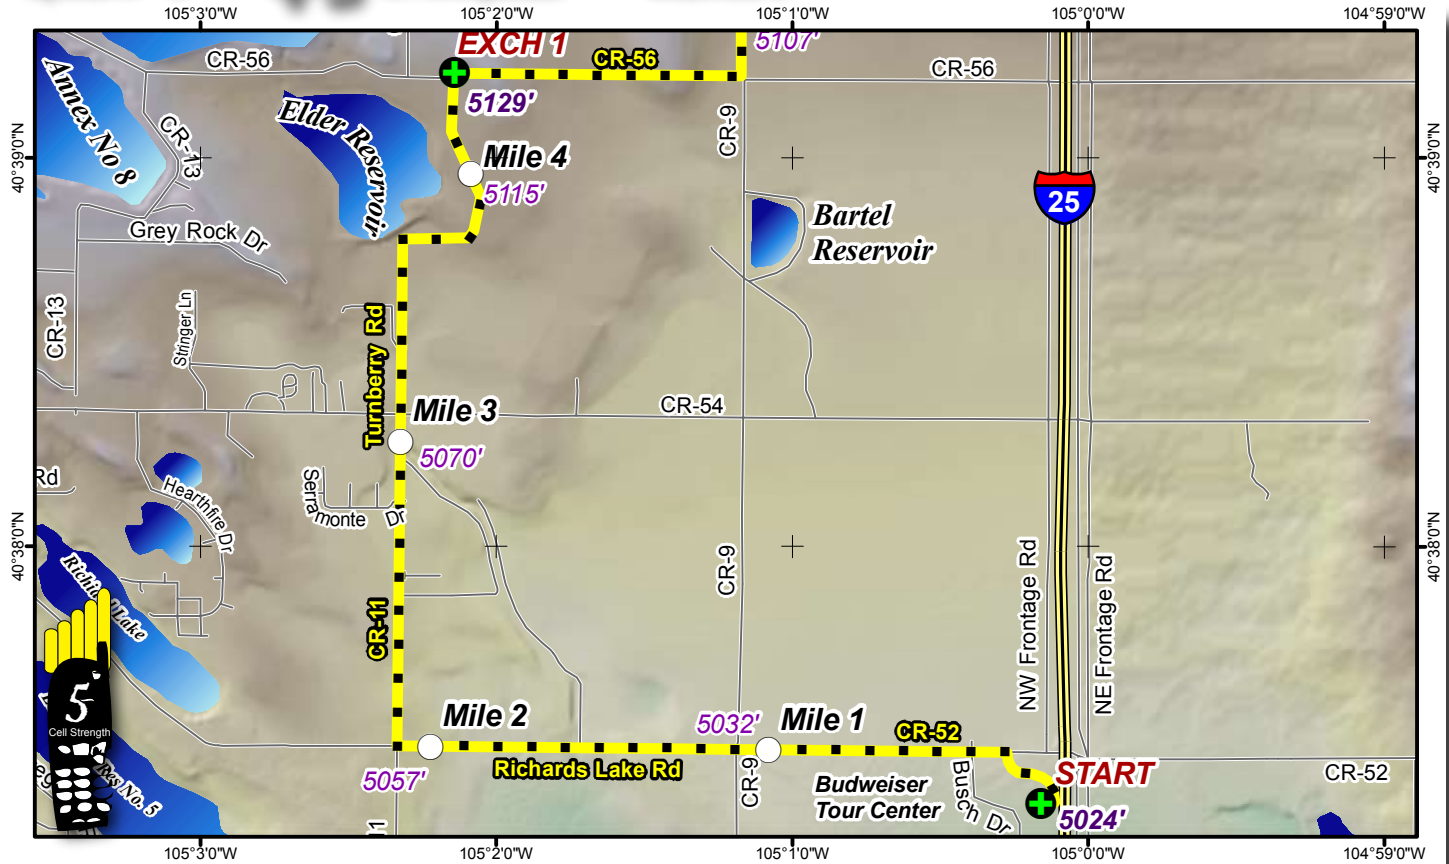

LEG I -- 4.3 MILES -- EASY

LEG DESCRIPTION – a combination of residential and rural Fort Collins

Terrain – Flat

Surface – paved and dirt road

LEG NOTES

Runners on left side of road
Vans – follow runners route

Exchange Parking - turn right on County Road 56 and park on right side of road.

Mileage

0.0 Start - Budweiser Tour Center
Exit parking lot and immediately turn left onto Busch Dr.
0.3 Turn left Country Road 52
1.8 Turn right County Road 11
3.1 Cross County Road 54 - road

changes from paved to dirt
Road curves to right around Elder Reservoir
EXCHANGE #1 - intersection of County Road 56 & County Road 11 South